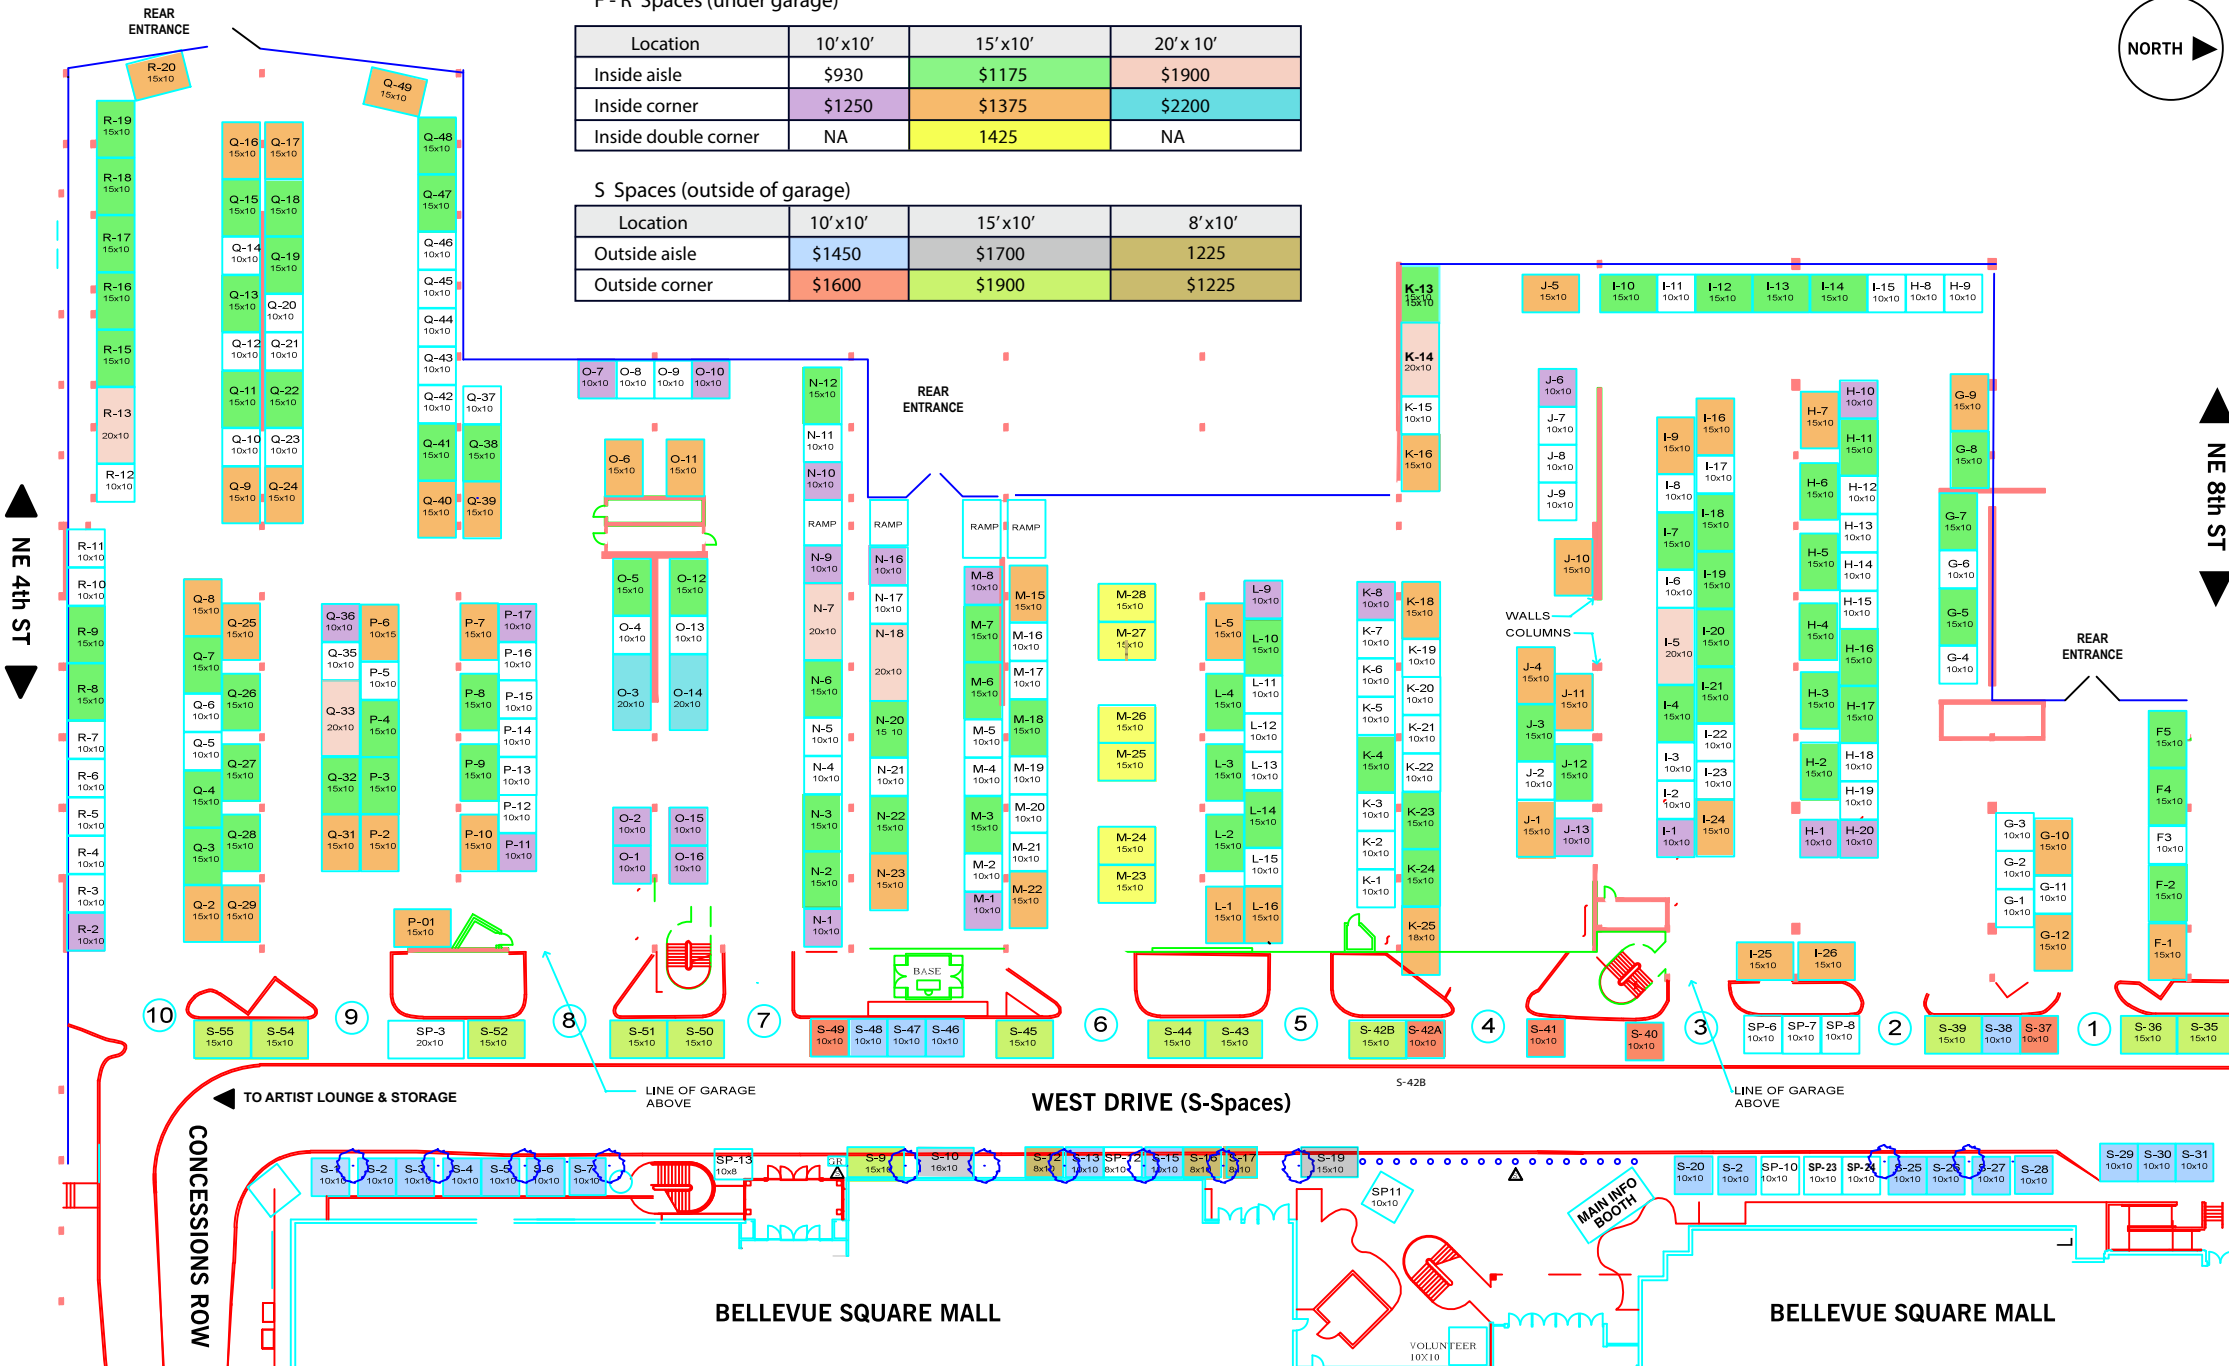

BOOTH KEY

F - R Spaces (under garage)

Location	10'x10'	15'x10'	20'x10'
Inside aisle	\$930	\$1175	\$1900
Inside corner	\$1250	\$1375	\$2200
Inside double corner	NA	1425	NA

S Spaces (outside of garage)

Location	10'x10'	15'x10'	8'x10'
Outside aisle	\$1450	\$1700	1225
Outside corner	\$1600	\$1900	\$1225

100th Ave NE

NE 8th ST

WEST DRIVE (S-Spaces)

BELLEVUE SQUARE MALL

BELLEVUE SQUARE MALL

10 9 8 7 6 5 4 3 2 1

TO ARTIST LOUNGE & STORAGE

LINE OF GARAGE ABOVE

S-42B

LINE OF GARAGE ABOVE

SP-11

MAIN INFO BOOTH

VOLUNTEER 10x10